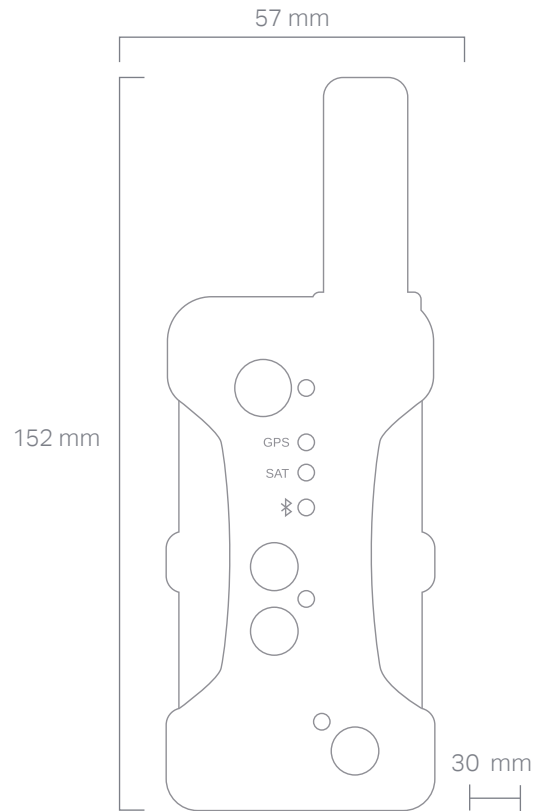

The Whisper is a secure tracking and safety device that works globally on the Iridium network. It features an emergency alert, check in and one preset message.

It can be hand-carried or deployed as a discrete vehicle tracker, and is water resistant and dust proof.

Specifications

Weight:
150 g

Operating Temperature:
- 20°C to + 55°C

Ingress Protection:
IP68

Security:
AES - 256 encryption

Battery Life:
3 days
continuous operation
(15 min reporting rate)

www.track24.com
sales@track24.com

ISO 9001: 2008 Certified Quality Management System
ISO 27001:2013 Certified Information Security Management System