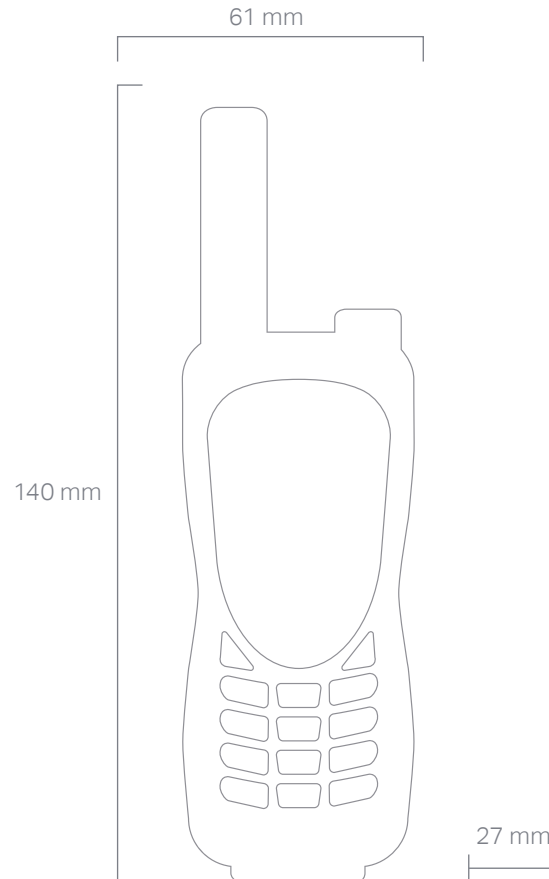

Satellite communication device

Iridium Extreme

A rugged satellite handset for lone workers, remote operations or backup emergency communication.

The Iridium Extreme is a durable satellite phone. Stay connected with employees anywhere in the world and be swiftly alerted in the event of a crisis.

Specifications

Weight:
247 g

Operating Temperature:
- 20°C to + 55°C

Ingress Protection:
IP65
Military - grade 810F
durability

Battery Life:
30 hours standby time
4 hours talk time time

www.track24.com
sales@track24.com